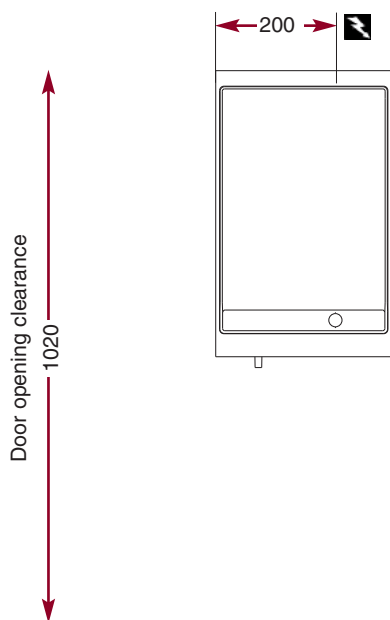

CME 410 GL.

Smooth cast iron electric grill.

- Same features as model CMG 410 GL, but in electric version.
- Power: 3.3 kW.
- Electric supply: 230 V single phase or 400 V three phases + N + E.
- Variable power control switch.

CME 410 GL W 400 - D 650 - H 900

Door Option 400.

CPM 400

Smooth cast iron electric grill

CME 410 GL

 Electrical connection

Oil trap.

AMBASSADE
DE FERROURGOGNE