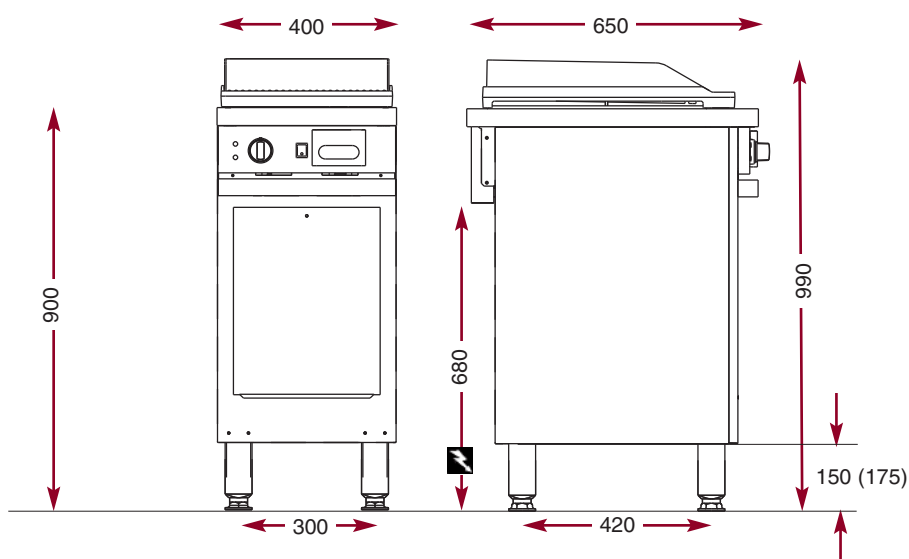

CME 410 GL.

Smooth cast iron electric grill.

- Same features as model CMG 410 GL, but in electric version.
- Power: 3.3 kW.
- Electric supply: 230 V single phase or 400 V three phases + N + E.
- Variable power control switch.

CME 410 GL W 400 - D 650 - H 900

Door Option 400.

CPM 400

Smooth cast iron electric grill

CME 410 GL

 Electrical connection

Oil trap.

AMBASSADE
DE FERROURGOGNE